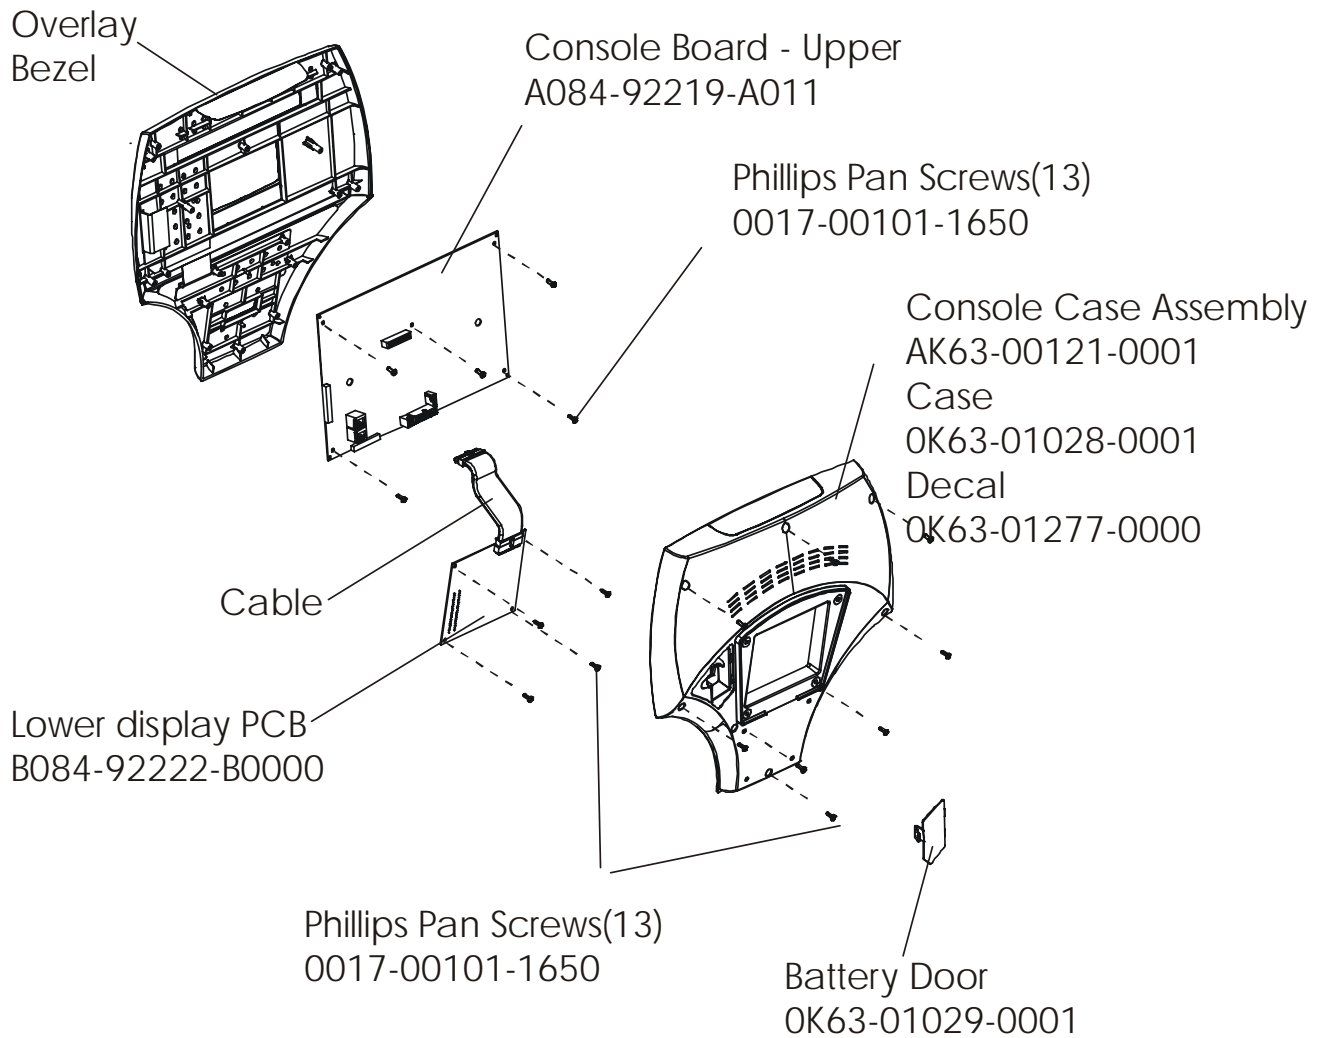

LifeFitness

ARCTIC SILVER 95CW Upright Bike

Customer Support Services
PARTS MANUAL rev 01 May 2008

ARCTIC SILVER 95CW
REFERENCES

95CW-0XXX-02
S/N CCR100000 and UP

OPERATION MANUAL	M051-00K63-A064
HARDWARE BAG	GK63-00002-0044
NETWORK C-SAFE KIT	GK63-00002-0003
POWER OPTION KIT – 120V	GK63-00002-0005
POWER OPTION KIT – 220/50 UK	GK63-00002-0039
POWER OPTION KIT – 240V+ AUS	GK63-00002-0040
POWER OPTION KIT – 220/50	GK63-00002-0041
TOUCH UP PAINT: SPRAY CAN .5 OZ BOTTLE W/APPLICATOR .33 OZ PEN	0017-00008-0204 0017-00008-0205 0017-00008-0206
COAX CABLE	AK32-00020-0001
ER READY BRACKET ASSEMBLY ASEMBLY CONSISTS OF: 1) POWER CABLE 2) ER READY BRACKET 3) F TYPE CONNECTOR	AK63-00215-0000 AK32-00078-0001 GK63-01329-0000 0017-00021-2846
SERVICE MANUAL	M051-00K63-A009

**NOTE: ADDING THE BOLT ON LCD SCREEN TO THE
 95CW-0XXX-02 MAKES THE UNIT A 95CER-0XXX-02**

	Page
CONSOLE AND RELATED COMPONENTS.....	4
CONSOLE MOUNTING SCREWS AND POLAR COVERS.....	5
ALTERNATOR W/PULLEY	6
CRANKSHAFT AND BEARING ASSEMBLY.....	7
INTERMEDIATE SHAFT AND BEARING ASSEMBLY.....	8
SEAT LATCH ASSEMBLY.....	9
SEAT POST ASSEMBLY	10
SEAT POST SHROUDS.....	11
IDLER BRACKET ASSEMBLY.....	12
CONSOLE SUPPORT ASSEMBLY.....	13
LEFT SIDE SHROUD AND CRANKARM.....	14
RIGHT SIDE SHROUD AND CRANKARM.....	15
PCB MOUNTING BRACKET ASSEMBLY.....	16
FRONT WHEELS.....	17
RESISTOR ASSEMBLY.....	18
HANDLEBAR ASSEMBLY.....	19
BELTS.....	20
CABLES.....	21

ARCTIC SILVER 95CW
Console and Related Components

95CW-0XXX-02
S/N CCR100000 and UP

Console Assembly	Bezel/Switch W/Overlay Assy.
AK63-00160-0001 Eng Met	AK63-00165-0001 Eng Met
AK63-00160-0003 Ger Met	AK63-00165-0003 Ger Met
AK63-00160-0004 Spn Met	AK63-00165-0004 Spn Met
AK63-00160-0006 Jap Met	AK63-00165-0006 Jap Met
AK63-00160-0007 Frn Met	AK63-00165-0007 Frn Met
AK63-00160-0008 Itl Met	AK63-00165-0008 Itl Met
AK63-00160-0009 Dut Met	AK63-00165-0009 Dut Met
AK63-00160-0010 Por Met	AK63-00165-0010 Por Met